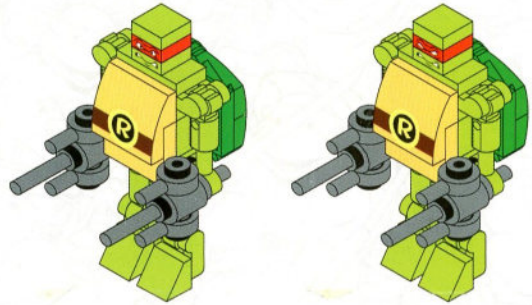

HEAD/TETE

nickelodeon

TEENAGE MUTANT NINJA

TURTLES

30+
BRICKS!
BRIQUES!

BUILD-IT RAPHAEL RAPHAEL A CONSTRUIRE

nick.com/tmnt

JUST PLAY LOGO ©2022 JUST PLAY, LLC.
4850 T-REX AVE, SUITE 100,
BOCA RATON, FL 33431, USA

In the interest of better quality and value, we are constantly improving and updating our products. Consequently, pictures on this package may sometimes vary from the product enclosed.

Pour accroître la qualité et la valeur, nous ne cessons d'améliorer et d'actualiser nos produits. Par conséquent, les images sur cet emballage peuvent parfois être différentes du produit à l'intérieur.

Please retain this address for future reference.
Veuillez conserver cette adresse pour toute référence ultérieure.

CAUTION: Have an adult remove and dispose of all packaging, ties and fasteners before use.

MISE EN GARDE: Un adulte doit retirer et jeter tous les emballages, les attaches et les fixations avant utilisation.

Follow Just Play on / Suivez Just Play sur: justplayproducts.com

<https://facebook.com/JustPlay> <http://instagram.com/justplayproducts>

<https://twitter.com/JustPlayToys> <https://pinterest.com/JustPlayToys>

355843-10001-010-060622
IN U.S.A. / AUX É.-U. :
DISTRIBUTED BY / DISTRIBUÉ PAR
GREENBRIER INTERNATIONAL, INC.
500 VOLVO PARKWAY, CHESAPEAKE, VA 23320
IN CANADA / AU CANADA :
IMPORTED BY / IMPORTÉ PAR
DTSC IMPORTS BURNABY, BC V5G 4P3

1-800-317-3245
customerservice@justplayproducts.com
www.justplayproducts.com

CONFORMS TO THE SAFETY
REQUIREMENTS OF ASTM F963.
CONFORMITÉ AUX EXIGENCES
DE SÉCURITÉ ASTM F963.

MADE IN CHINA
FABRIQUÉ EN CHINE

WARNING:
CHOKING HAZARD - Small parts.
Not for children under 3 years.