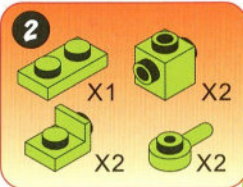

LEGS/JAMBES