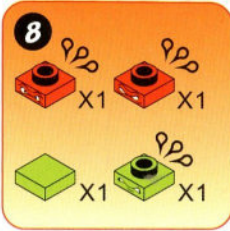

HEAD/TETE

nickelodeon

TEENAGE MUTANT NINJA

TURTLES

30+
BRICKS!
BRIQUES!

BUILD-IT RAPHAEL RAPHAEL A CONSTRUIRE

nick.com/tmnt

JUST PLAY LOGO ©2022 JUST PLAY, LLC.
4850 T-REX AVE, SUITE 100,
BOCA RATON, FL 33431, USA

In the interest of better quality and value, we are constantly improving and updating our products. Consequently, pictures on this package may sometimes vary from the product enclosed.

Pour accroître la qualité et la valeur, nous ne cessons d'améliorer et d'actualiser nos produits. Par conséquent, les images sur cet emballage peuvent parfois être différentes du produit à l'intérieur.

Please retain this address for future reference.
Veuillez conserver cette adresse pour toute référence ultérieure.

CAUTION: Have an adult remove and dispose of all packaging, ties and fasteners before use.

MISE EN GARDE: Un adulte doit retirer et jeter tous les emballages, les attaches et les fixations avant utilisation.

Follow Just Play on / Suivez Just Play sur: justplayproducts.com

<https://facebook.com/JustPlay> <http://instagram.com/justplayproducts>

<https://twitter.com/JustPlayToys> <https://pinterest.com/JustPlayToys>

355843-10001-010-060622
IN U.S.A. / AUX É.-U. :
DISTRIBUTED BY / DISTRIBUÉ PAR
GREENBRIER INTERNATIONAL, INC.
500 VOLVO PARKWAY, CHESAPEAKE, VA 23320
IN CANADA / AU CANADA :
IMPORTED BY / IMPORTÉ PAR
DTSC IMPORTS BURNABY, BC V5G 4P3

1-800-317-3245
customerservice@justplayproducts.com
www.justplayproducts.com

CONFORMS TO THE SAFETY
REQUIREMENTS OF ASTM F963.
CONFORMITÉ AUX EXIGENCES
DE SÉCURITÉ ASTM F963.

MADE IN CHINA
FABRIQUÉ EN CHINE

WARNING:
CHOKING HAZARD - Small parts.
Not for children under 3 years.