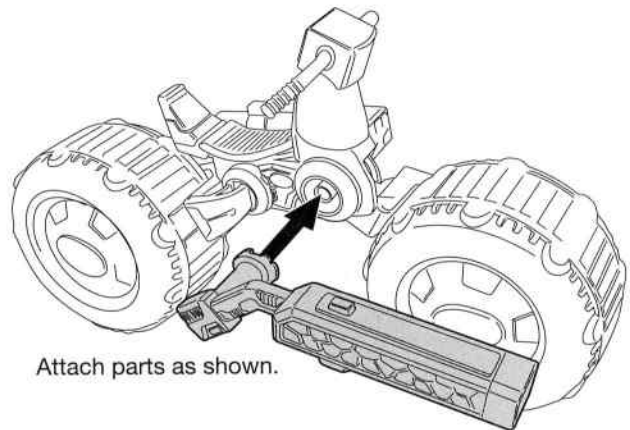

nickelodeon
RISE OF THE
TEENAGE MUTANT NINJA
TURTLES

SHELL HOG
WITH RAPHAEL

Attach parts as shown.

Insert figure as shown.
 Visor is adjustable,
 can be moved up
 and down.

1. Insert projectile as shown.

2. Press button to fire projectile.

Important:
 Do not fire at people, animals or at eyes or face.
 Do not use any projectiles other than those provided with this toy.

Vehicle can adjust to high or low mode; pull up center while holding wheels.

The Cycles connect to the Turtle Tank (sold separately).

Different vehicles can connect by plugging together (2 same vehicles cannot connect this way – see (A) Vehicle bar connector for alternate connections)

Discover multiple ways to connect other Shell Hogs with Cycle Connector Bar.

(A)

WARNING:
 CHOKING HAZARD- Small parts.
 Not for Children under 3 years.

For more detailed
 instruction information visit
www.Playmatestoy.com