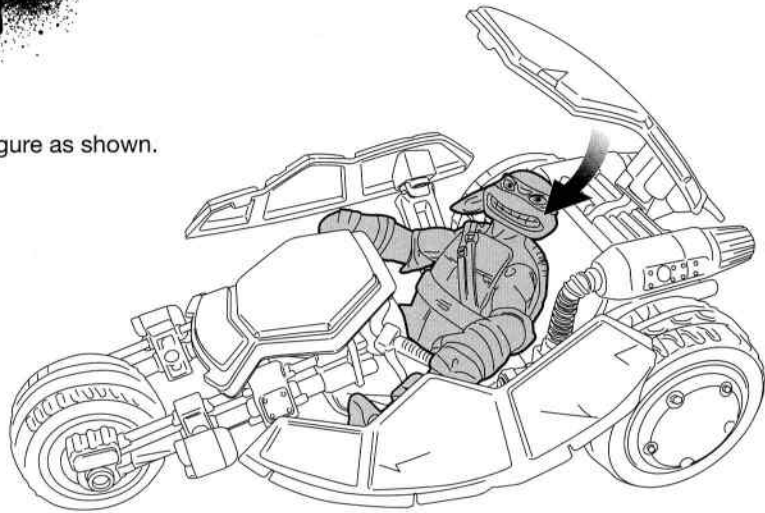

nickelodeon

TEENAGE MUTANT NINJA TURTLES™

NINJA STEALTH BIKE

1. Insert figure as shown.

2. Adjust foot pegs to fit Turtle figure and close top.

Foot pegs adjust forward or back to fit each Turtle figure.

Pieces snap on as shown.