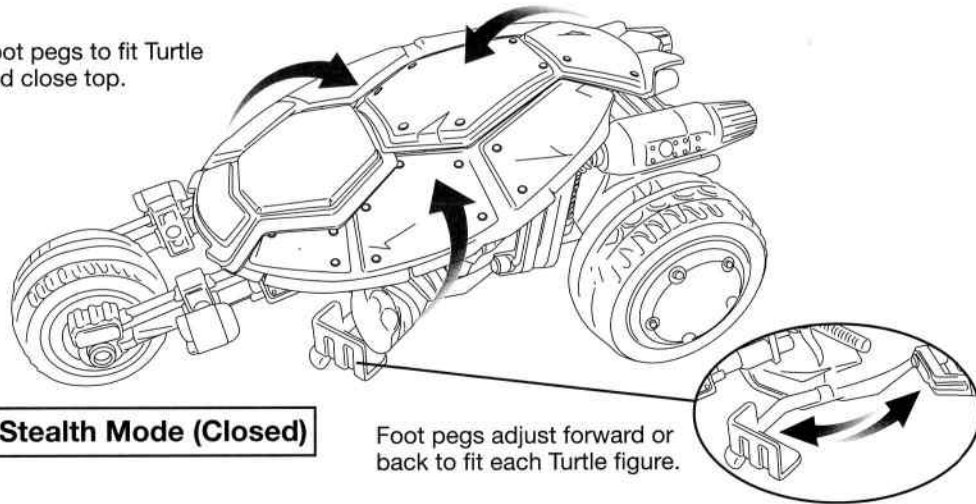

nickelodeon

TEENAGE MUTANT NINJA TURTLES™

NINJA STEALTH BIKE

1. Insert figure as shown.

2. Adjust foot pegs to fit Turtle figure and close top.

Foot pegs adjust forward or back to fit each Turtle figure.

Pieces snap on as shown.