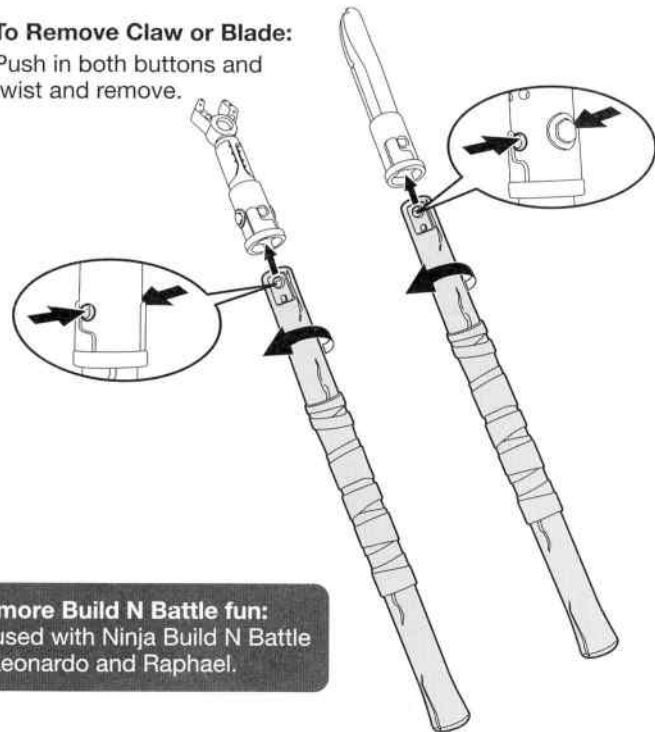

nickelodeon

TEENAGE MUTANT NINJA TURTLES™

Ninja Build N Battle Donatello

Claw and Blade Assembly:

Slide Claw or Blade
accessory onto end of
bo staff, lining up the
connector slot with
buttons and twist to
snap and lock in place.

Note:

Only one end can
connect to
accessories.

To Remove Claw or Blade:
Push in both buttons and
twist and remove.

For more Build N Battle fun:
Can be used with Ninja Build N Battle
Leonardo and Raphael.