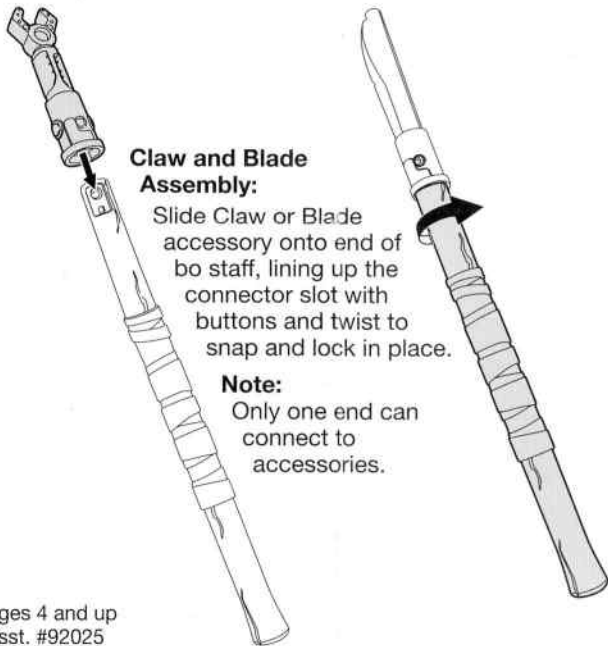

nickelodeon

TEENAGE MUTANT NINJA TURTLES™

Ninja Build N Battle Donatello

Claw and Blade Assembly:

Slide Claw or Blade
accessory onto end of
bo staff, lining up the
connector slot with
buttons and twist to
snap and lock in place.

Note:

Only one end can
connect to
accessories.

To Remove Claw or Blade:
Push in both buttons and
twist and remove.

For more Build N Battle fun:
Can be used with Ninja Build N Battle
Leonardo and Raphael.