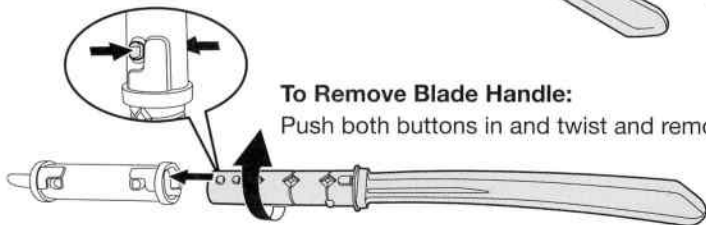

nickelodeon

TEENAGE MUTANT NINJA TURTLES™

Ninja Build N Battle Leonardo

Guard Assembly:

Slide guard over sword handle, lining up connector slots with buttons until it snaps and locks into place.

To Remove Guard:

Push both buttons in and slide guard down handle and remove.

Blade Assembly:

Slide blade accessory over sword handle, lining up connector slots with buttons and twist to snap and lock into place.

To Remove Blade Handle: