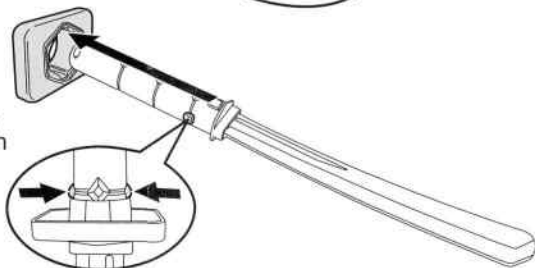

nickelodeon

TEENAGE MUTANT NINJA TURTLES™

Ninja Build N Battle Leonardo

Guard Assembly:

Slide guard over sword handle, lining up connector slots with buttons until it snaps and locks into place.

To Remove Guard:

Push both buttons in and slide guard down handle and remove.

Blade Assembly:

Slide blade accessory over sword handle, lining up connector slots with buttons and twist to snap and lock into place.

To Remove Blade Handle: