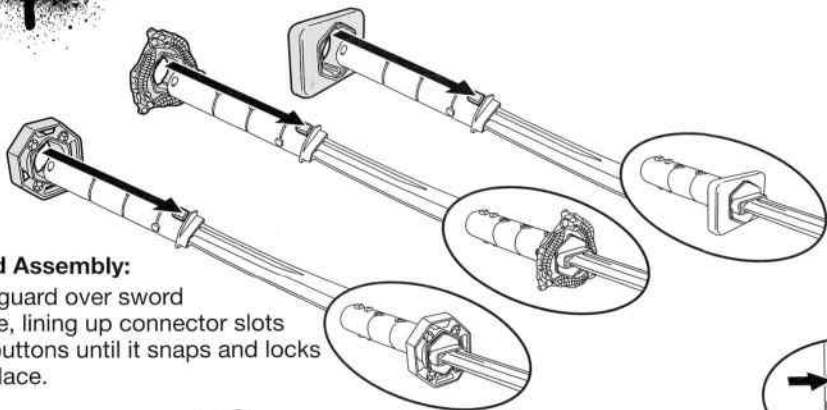

nickelodeon

TEENAGE MUTANT NINJA TURTLES™

Ninja Build N Battle Leonardo

Guard Assembly:

Slide guard over sword handle, lining up connector slots with buttons until it snaps and locks into place.

To Remove Guard:

Push both buttons in and slide guard down handle and remove.

Blade Assembly:

Slide blade accessory over sword handle, lining up connector slots with buttons and twist to snap and lock into place.

To Remove Blade Handle: