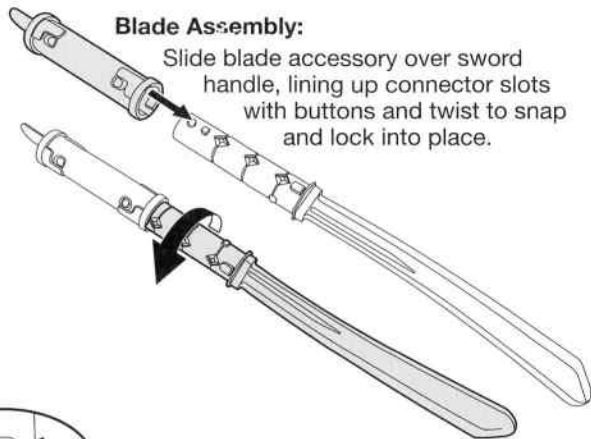

nickelodeon

TEENAGE MUTANT NINJA TURTLES™

Ninja Build N Battle Leonardo

Guard Assembly:

Slide guard over sword handle, lining up connector slots with buttons until it snaps and locks into place.

To Remove Guard:

Push both buttons in and slide guard down handle and remove.

Blade Assembly:

Slide blade accessory over sword handle, lining up connector slots with buttons and twist to snap and lock into place.

To Remove Blade Handle: