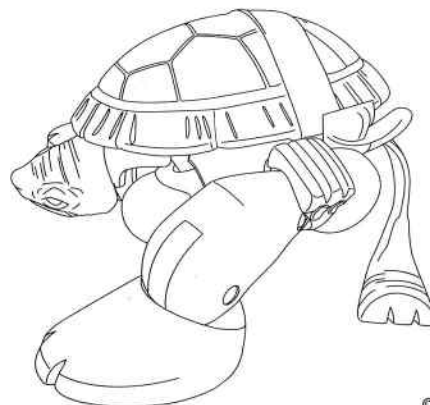

TEENAGE MUTANT NINJA TURTLES™

NINJA TURTLE TO PET TURTLE

STEP 1

1. Open Back Shell.

Squeeze Side to Open Shell.

1A. Fold out Legs.

1B. Rotate Tail Down.

1C. Pull out & Rotate Turtle head.

WARNING:
CHOKING HAZARD- Small parts.
Not for Children under 3 years.

STEP 2

2. Push in Head to secure.

Pet Turtle!

2A. Fold back Arms into Back Shell.

2B. Close Shell.

2C. Rotate Large Legs forward.

2D. Tuck & Align side shell flaps into back shell as shown.