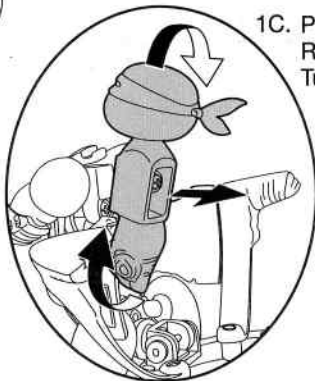

TEENAGE MUTANT NINJA TURTLES™

NINJA TURTLE TO PET TURTLE

STEP 1

1. Open Back Shell.

Squeeze Side to Open Shell.

1A. Fold out Legs.

1B. Rotate Tail Down.

1C. Pull out & Rotate Turtle head.

WARNING:
CHOKING HAZARD- Small parts.
Not for Children under 3 years.

STEP 2

2. Push in Head to secure.

Pet Turtle!

2A. Fold back Arms into Back Shell.

2B. Close Shell.

2C. Rotate Large Legs forward.

2D. Tuck & Align side shell flaps into back shell as shown.