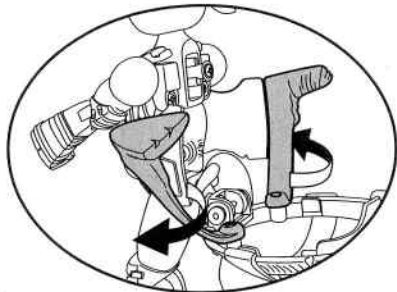

TEENAGE MUTANT NINJA TURTLES™

NINJA TURTLE TO PET TURTLE

STEP 1

1. Open Back Shell.

Squeeze Side to Open Shell.

1A. Fold out Legs.

1B. Rotate Tail Down.

1C. Pull out & Rotate Turtle head.

WARNING:
CHOKING HAZARD- Small parts.
Not for Children under 3 years.

STEP 2

2. Push in Head to secure.

Pet Turtle!

2A. Fold back Arms into Back Shell.

2B. Close Shell.

2C. Rotate Large Legs forward.

2D. Tuck & Align side shell flaps into back shell as shown.