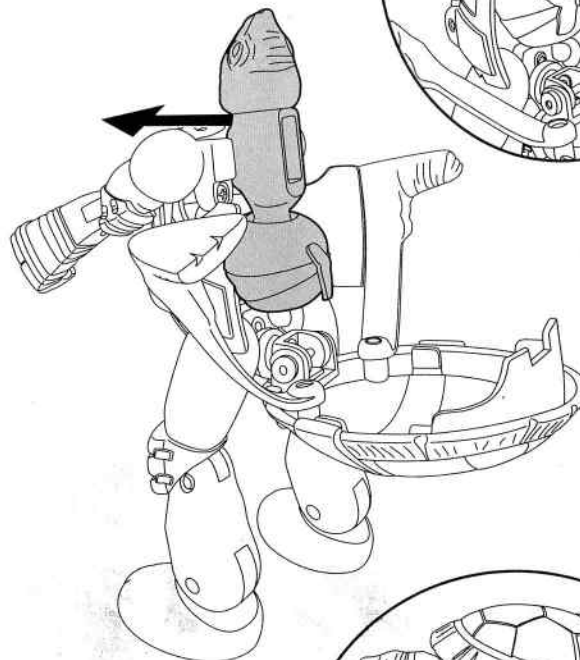

TEENAGE MUTANT NINJA TURTLES™

NINJA TURTLE TO PET TURTLE

STEP 1

1. Open Back Shell.

Squeeze Side to Open Shell.

1A. Fold out Legs.

1B. Rotate Tail Down.

1C. Pull out & Rotate Turtle head.

WARNING:
CHOKING HAZARD- Small parts.
Not for Children under 3 years.

STEP 2

2. Push in Head to secure.

Pet Turtle!

2A. Fold back Arms into Back Shell.

2B. Close Shell.

2C. Rotate Large Legs forward.

2D. Tuck & Align side shell flaps into back shell as shown.