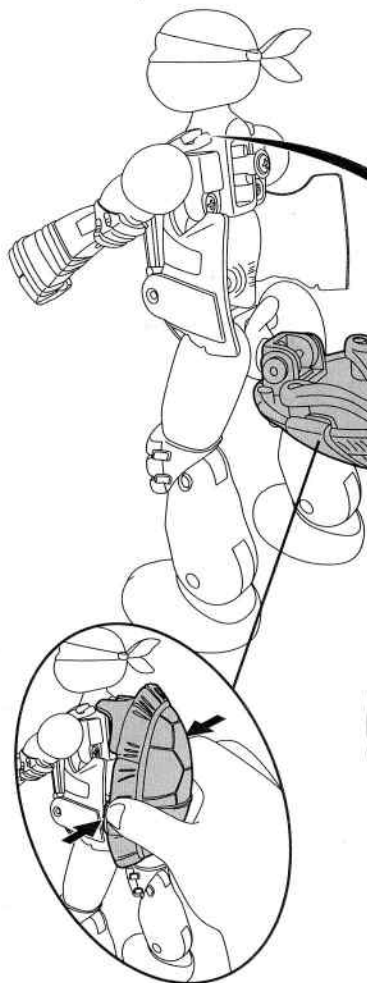

TEENAGE MUTANT NINJA TURTLES™

NINJA TURTLE TO PET TURTLE

STEP 1

1. Open Back Shell.

Squeeze Side to Open Shell.

1A. Fold out Legs.

1B. Rotate Tail Down.

1C. Pull out & Rotate Turtle head.

WARNING:
CHOKING HAZARD- Small parts.
Not for Children under 3 years.

STEP 2

2. Push in Head to secure.

Pet Turtle!

2A. Fold back Arms into Back Shell.

2B. Close Shell.

2C. Rotate Large Legs forward.

2D. Tuck & Align side shell flaps into back shell as shown.