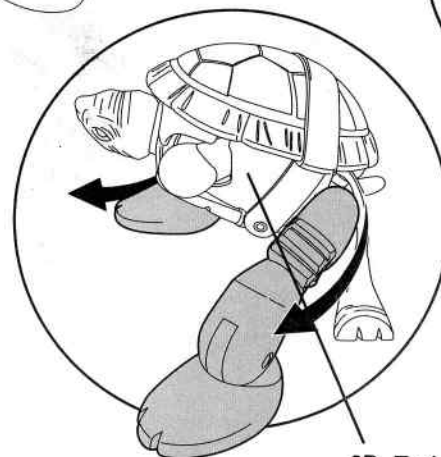

TEENAGE MUTANT NINJA TURTLES™

NINJA TURTLE TO PET TURTLE

STEP 1

1. Open Back Shell.

Squeeze Side to Open Shell.

1A. Fold out Legs.

1B. Rotate Tail Down.

1C. Pull out & Rotate Turtle head.

WARNING:
CHOKING HAZARD- Small parts.
Not for Children under 3 years.

STEP 2

2. Push in Head to secure.

Pet Turtle!

2A. Fold back Arms into Back Shell.

2B. Close Shell.

2C. Rotate Large Legs forward.

2D. Tuck & Align side shell flaps into back shell as shown.