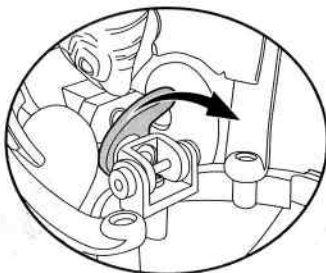

TEENAGE MUTANT NINJA TURTLES™

NINJA TURTLE TO PET TURTLE

STEP 1

1. Open Back Shell.

Squeeze Side to Open Shell.

1A. Fold out Legs.

1B. Rotate Tail Down.

1C. Pull out & Rotate Turtle head.

WARNING:
CHOKING HAZARD- Small parts.
Not for Children under 3 years.

STEP 2

2. Push in Head to secure.

Pet Turtle!

2A. Fold back Arms into Back Shell.

2B. Close Shell.

2C. Rotate Large Legs forward.

2D. Tuck & Align side shell flaps into back shell as shown.