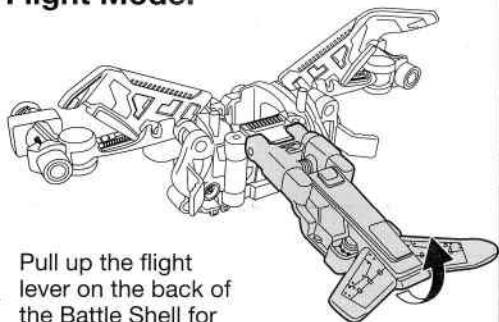

nickelodeon

TEENAGE MUTANT NINJA TURTLES™

LEONARDO

WITH AERIAL ASSAULT BATTLE SHELL

Flight Mode:

Pull up the flight lever on the back of the Battle Shell for flight mode.