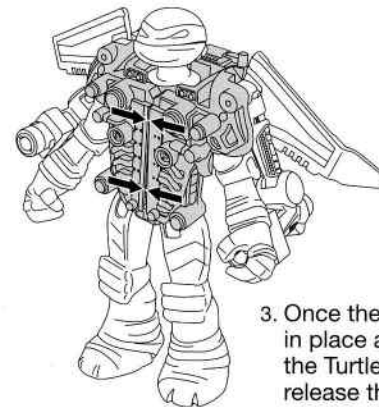

4. Flick the back of the projectiles to launch. (Note: One projectile is spring loaded and the other is launched by finger flick.)

**Important:**  
Do not fire at people, animals or at eyes or face.  
Do not use projectile other than that provided with this toy.

#### To Mix and Match Shells:

1. To snap the Turtle Shell or Battle Shell on the figure, squeeze the tabs together on the back of the shell until the shell is fully open. You may need another finger to help press the shell center tab to the left to open Turtle shell.

2. Place the shell over the top of the Turtle figure, to position around the Turtle's body. (For best result, arms should be straight at sides.)

Mix and Match Battle Shells fit any Battle Shell Turtle Figure