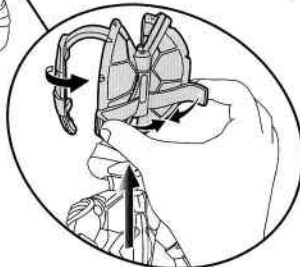

4. Flick the back of the projectiles to launch. (Note: One projectile is spring loaded and the other is launched by finger flick.)

**Important:**  
Do not fire at people, animals or at eyes or face.  
Do not use projectile other than that provided with this toy.

#### To Mix and Match Shells:

1. To snap the Turtle Shell or Battle Shell on the figure, squeeze the tabs together on the back of the shell until the shell is fully open. You may need another finger to help press the shell center tab to the left to open Turtle shell.

2. Place the shell over the top of the Turtle figure, to position around the Turtle's body. (For best result, arms should be straight at sides.)

Mix and Match Battle Shells fit any Battle Shell Turtle Figure