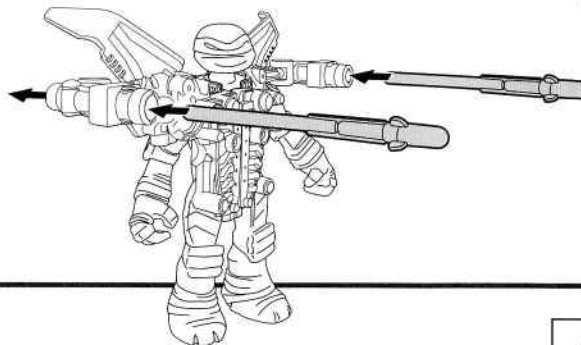

#### Flight Mode:

Pull up the flight lever on the back of the Battle Shell for flight mode.

4. Flick the back of the projectiles to launch. (Note: One projectile is spring loaded and the other is launched by finger flick.)

**Important:**  
Do not fire at people, animals or at eyes or face.  
Do not use projectile other than that provided with this toy.