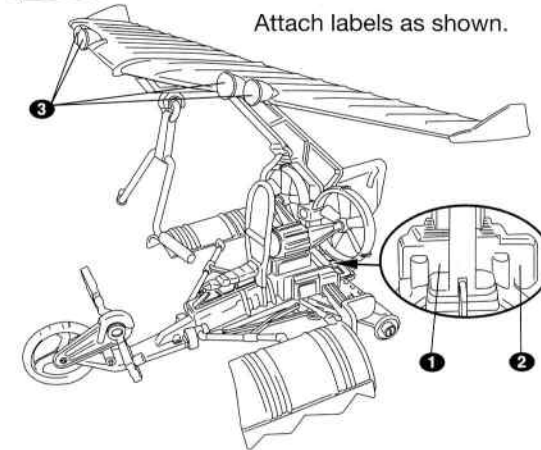

nickelodeon™ TEENAGE MUTANT NINJA TURTLES™

SHELL FLYER

WARNING:
CHOKING HAZARD- Small parts.
Not for Children under 3 years.

For more detailed instruction information visit
www.Playmatestoy.com
Figure sold separately.

I. Assembly:

Assemble parts
as shown.

II. Labels:

Attach labels as shown.

III. Features:

1. Place figure into
the Shell Flyer.

2. Squeeze the
lever to open
and close the
barrel claw.

3. Grab figure
to fly it high
in the sky.