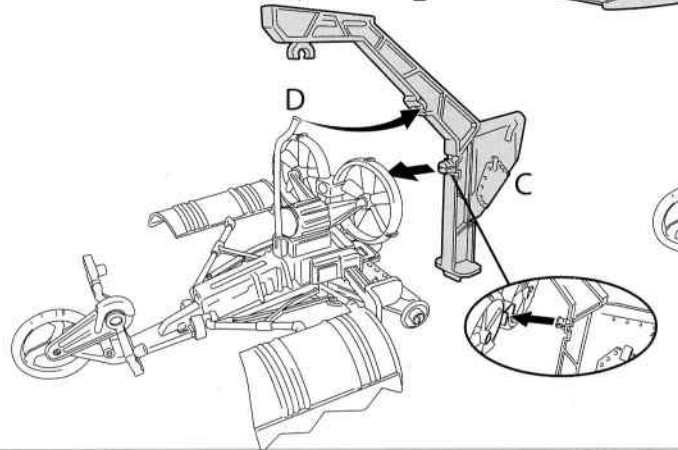

nickelodeon™ TEENAGE MUTANT NINJA TURTLES™

SHELL FLYER

WARNING:
CHOKING HAZARD- Small parts.
Not for Children under 3 years.

For more detailed instruction information visit
www.Playmatestoy.com
Figure sold separately.

I. Assembly:

Assemble parts
as shown.

II. Labels:

Attach labels as shown.

III. Features:

1. Place figure into
the Shell Flyer.

2. Squeeze the
lever to open
and close the
barrel claw.

3. Grab figure
to fly it high
in the sky.