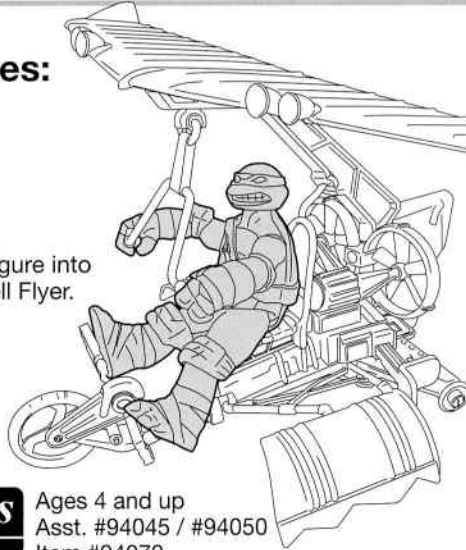

I. Assembly:

Assemble parts
as shown.

II. Labels:

Attach labels as shown.

III. Features:

1. Place figure into
the Shell Flyer.

2. Squeeze the
lever to open
and close the
barrel claw.

3. Grab figure
to fly it high
in the sky.