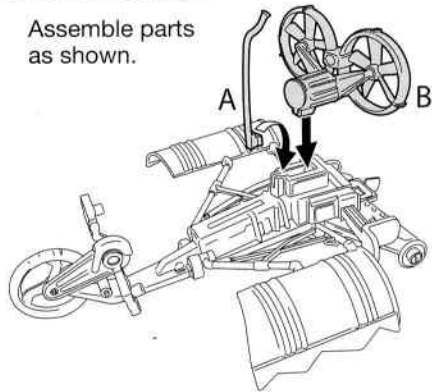

nickelodeon™ TEENAGE MUTANT NINJA TURTLES™

SHELL FLYER

WARNING:
CHOKING HAZARD- Small parts.
Not for Children under 3 years.

For more detailed instruction information visit
www.Playmatestoy.com
Figure sold separately.

I. Assembly:

Assemble parts
as shown.

II. Labels:

Attach labels as shown.

III. Features:

1. Place figure into
the Shell Flyer.

2. Squeeze the
lever to open
and close the
barrel claw.

3. Grab figure
to fly it high
in the sky.