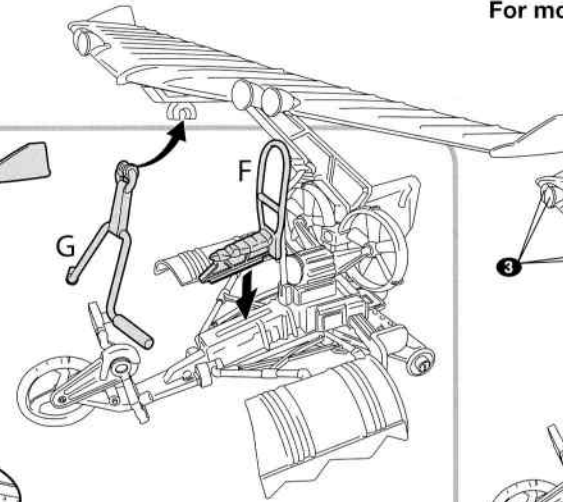

nickelodeon™ TEENAGE MUTANT NINJA TURTLES™

SHELL FLYER

WARNING:
CHOKING HAZARD- Small parts.
Not for Children under 3 years.

For more detailed instruction information visit
www.Playmatestoy.com
Figure sold separately.

I. Assembly:

Assemble parts
as shown.

II. Labels:

Attach labels as shown.

III. Features:

1. Place figure into
the Shell Flyer.

2. Squeeze the
lever to open
and close the
barrel claw.

3. Grab figure
to fly it high
in the sky.