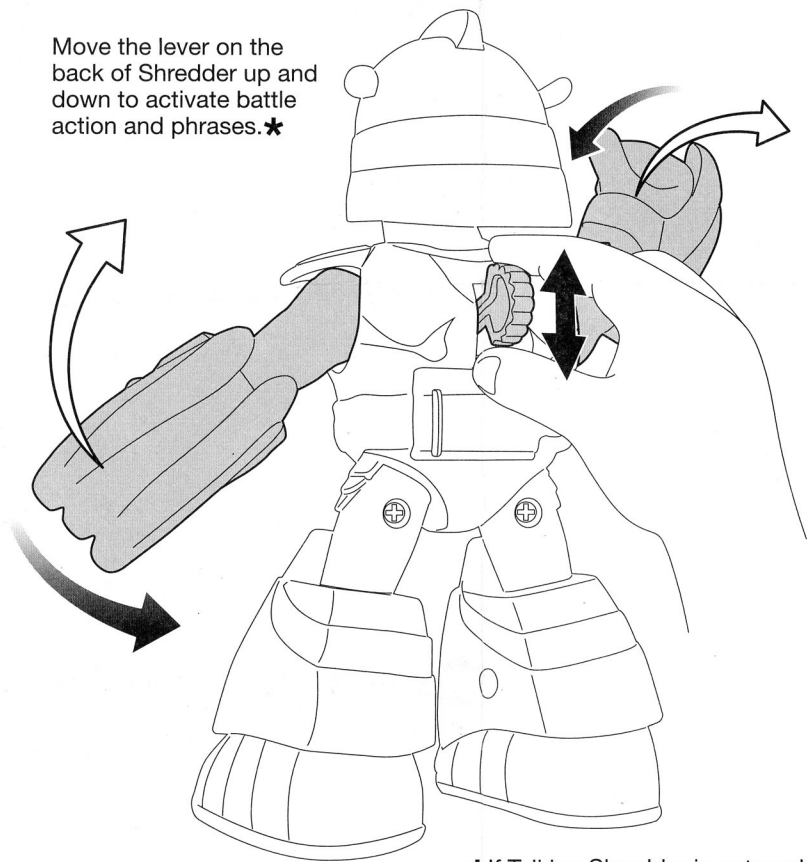

nickelodeon™
TEENAGE MUTANT NINJA
TURTLES™

TALKING
SHREDDER

Move the lever on the back of Shredder up and down to activate battle action and phrases.*

*If Talking Shredder is not working, try replacing the batteries.