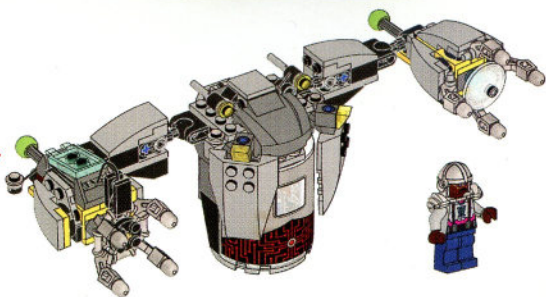

The LEGO logo is displayed in its characteristic white font with a black outline, set against a red rectangular background.

nickelodeon™
TEENAGE MUTANT NINJA
TURTLES™

79105

2

WARNING: CHOKING HAZARD.
Toy contains small parts and a small ball.
Not for children under 3 years.