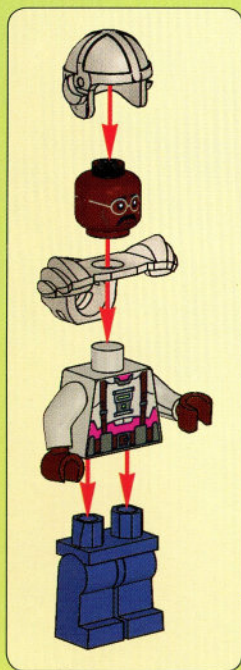

AVERTISSEMENT : RISQUE D'ÉTOUFFEMENT.
Le jouet contient des petites pièces ainsi qu'une petite boule.
Il ne convient pas aux enfants de moins de 3 ans.

ADVERTENCIA: PELIGRO DE ASFIXIA.
Juguete que contiene partes pequeñas y una pelota pequeña.
No recomendado para niños menores de 3 años.