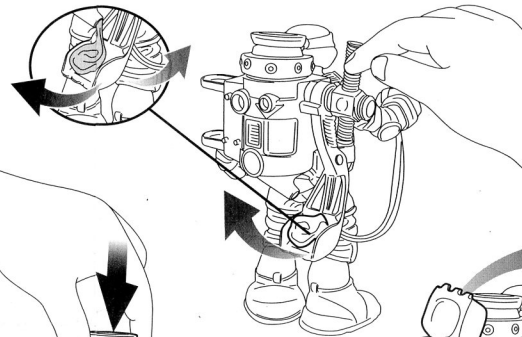

**nickelodeon™**  
**TEENAGE MUTANT NINJA**  
**TURTLES™**

**MUTAGEN**  
**Ooze Figure**

1. Snap backpack into back of figure as shown.

2. Remove the plunger from the backpack and hand load a small amount of Ooze\* in the canister as shown.

3. Replace the plunger and push the plunger down slowly until a pea size amount of Ooze\* is loaded into the catapult scoop. You can also place one of the included plastic ooze pieces in the scoop if Ooze\* compound is unavailable.

4. Slowly lift the edge of the catapult scoop along the end of the spout to separate the Ooze\* in the scoop from the backpack.

5. Lower catapult fully and then quickly flick the catapult arm in a forward and slightly downward motion to launch the Ooze\* or included plastic ooze pieces.

You can carry Turtles' weapons from other figures (sold separately) in the weapons rack on the side of the Ooze backpack.

The pick can be stored on the side of the backpack by connecting it to the post in the area shown.