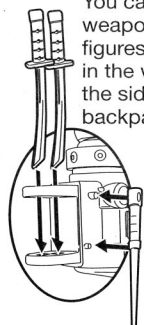

3. Replace the plunger and push the plunger down slowly until a pea size amount of Ooze\* is loaded into the catapult scoop. You can also place one of the included plastic ooze pieces in the scoop if Ooze\* compound is unavailable.

4. Slowly lift the edge of the catapult scoop along the end of the spout to separate the Ooze\* in the scoop from the backpack.

5. Lower catapult fully and then quickly flick the catapult arm in a forward and slightly downward motion to launch the Ooze\* or included plastic ooze pieces.

You can carry Turtles' weapons from other figures (sold separately) in the weapons rack on the side of the Ooze backpack.

The pick can be stored on the side of the backpack by connecting it to the post in the area shown.