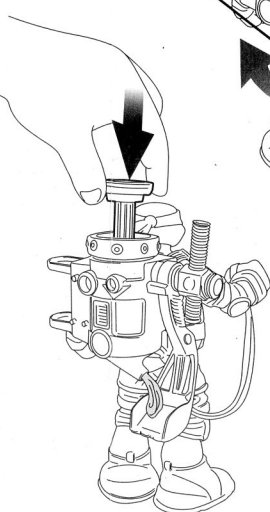

**nickelodeon™**  
**TEENAGE MUTANT NINJA**  
**TURTLES™**

**MUTAGEN**  
**Ooze Figure**

1. Snap backpack into back of figure as shown.

2. Remove the plunger from the backpack and hand load a small amount of Ooze\* in the canister as shown.

3. Replace the plunger and push the plunger down slowly until a pea size amount of Ooze\* is loaded into the catapult scoop. You can also place one of the included plastic ooze pieces in the scoop if Ooze\* compound is unavailable.

4. Slowly lift the edge of the catapult scoop along the end of the spout to separate the Ooze\* in the scoop from the backpack.

5. Lower catapult fully and then quickly flick the catapult arm in a forward and slightly downward motion to launch the Ooze\* or included plastic ooze pieces.

You can carry Turtles' weapons from other figures (sold separately) in the weapons rack on the side of the Ooze backpack.

The pick can be stored on the side of the backpack by connecting it to the post in the area shown.