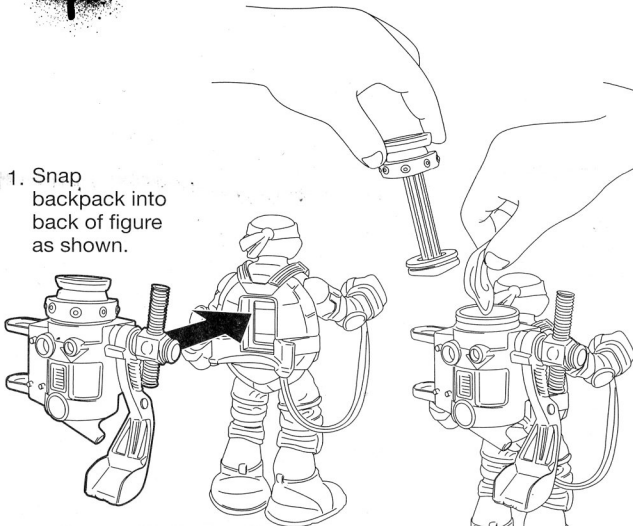

**nickelodeon™**  
**TEENAGE MUTANT NINJA**  
**TURTLES™**

**MUTAGEN**  
**Ooze Figure**

1. Snap backpack into back of figure as shown.

2. Remove the plunger from the backpack and hand load a small amount of Ooze\* in the canister as shown.

3. Replace the plunger and push the plunger down slowly until a pea size amount of Ooze\* is loaded into the catapult scoop. You can also place one of the included plastic ooze pieces in the scoop if Ooze\* compound is unavailable.

4. Slowly lift the edge of the catapult scoop along the end of the spout to separate the Ooze\* in the scoop from the backpack.

5. Lower catapult fully and then quickly flick the catapult arm in a forward and slightly downward motion to launch the Ooze\* or included plastic ooze pieces.

You can carry Turtles' weapons from other figures (sold separately) in the weapons rack on the side of the Ooze backpack.

The pick can be stored on the side of the backpack by connecting it to the post in the area shown.