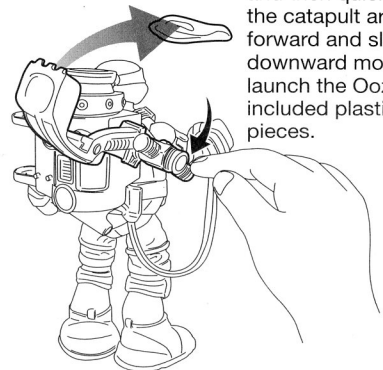

**nickelodeon™**  
**TEENAGE MUTANT NINJA**  
**TURTLES™**

**MUTAGEN**  
**Ooze Figure**

1. Snap backpack into back of figure as shown.

2. Remove the plunger from the backpack and hand load a small amount of Ooze\* in the canister as shown.

3. Replace the plunger and push the plunger down slowly until a pea size amount of Ooze\* is loaded into the catapult scoop. You can also place one of the included plastic ooze pieces in the scoop if Ooze\* compound is unavailable.

4. Slowly lift the edge of the catapult scoop along the end of the spout to separate the Ooze\* in the scoop from the backpack.

5. Lower catapult fully and then quickly flick the catapult arm in a forward and slightly downward motion to launch the Ooze\* or included plastic ooze pieces.

You can carry Turtles' weapons from other figures (sold separately) in the weapons rack on the side of the Ooze backpack.

The pick can be stored on the side of the backpack by connecting it to the post in the area shown.