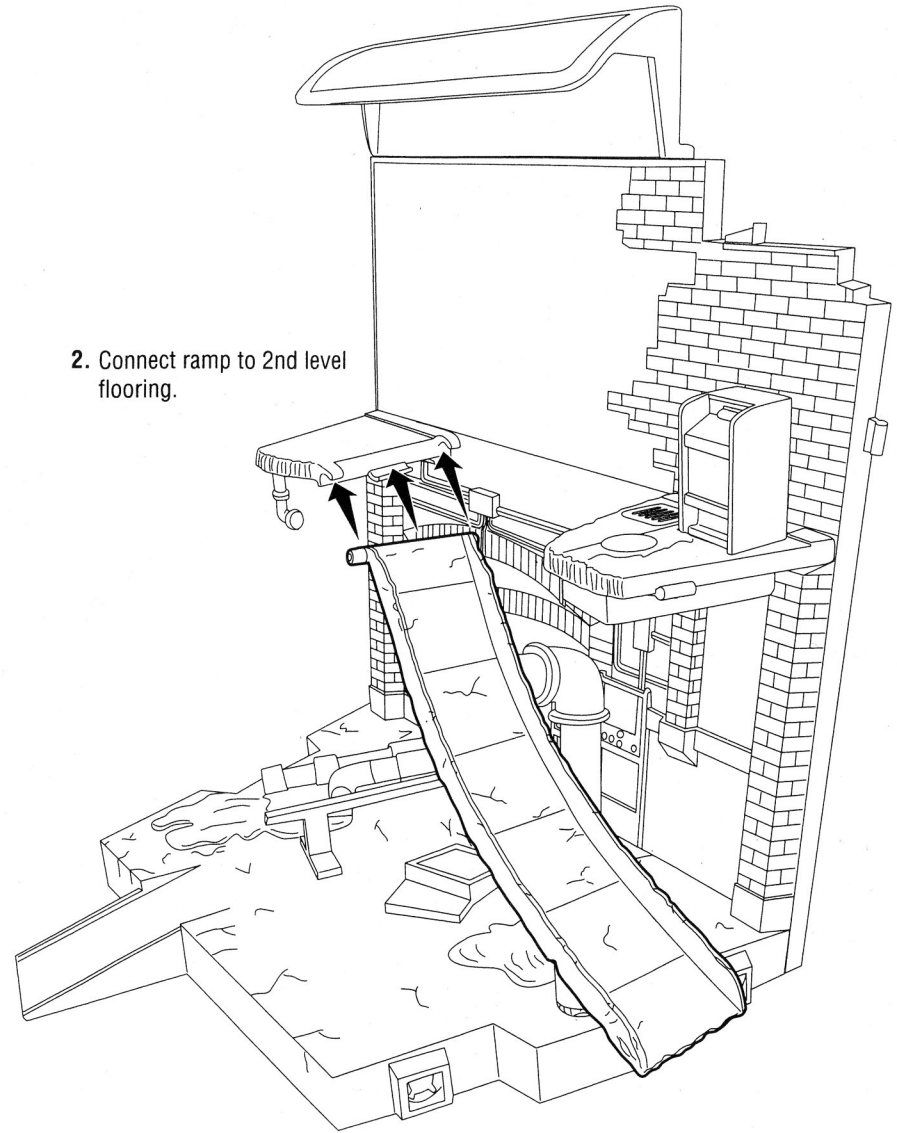

2. Connect ramp to 2nd level flooring.