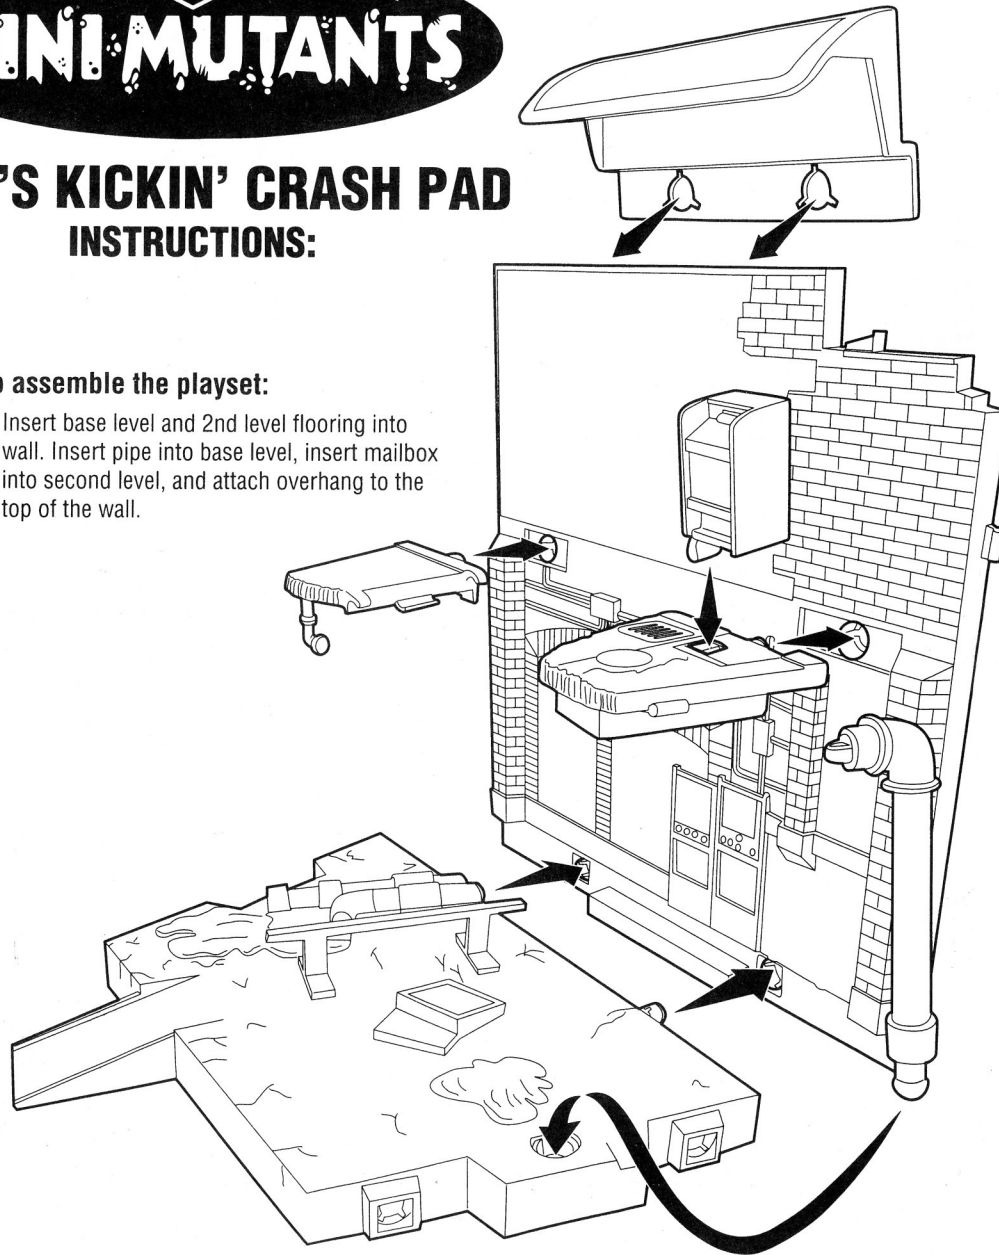

TMNTTM MINI MUTANTS

MIKE'S KICKIN' CRASH PAD INSTRUCTIONS:

To assemble the playset:

1. Insert base level and 2nd level flooring into wall. Insert pipe into base level, insert mailbox into second level, and attach overhang to the top of the wall.

⚠ WARNING: CHOKING HAZARD
Small parts. Not for Children under 3 years.