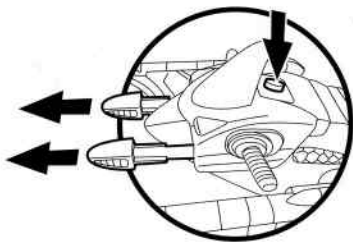

# SHELL SPEEDER RAPH INSTRUCTIONS

1. Place the figure into position.

2. Press the button on top to fire both missiles at the same time!

**For Fly Mode:**

3. Rotate the front fork horizontally.

4. Rotate the front fork 90 degrees. Then rotate the shield 90 degrees.

5. The front fork can rotate 360 degrees horizontally in fly mode.

6. Rotate the rear wheel to horizontal.

7. Rotate the rear wheel shield 90 degrees. The rear wheel can rotate 180 degrees vertically in fly mode