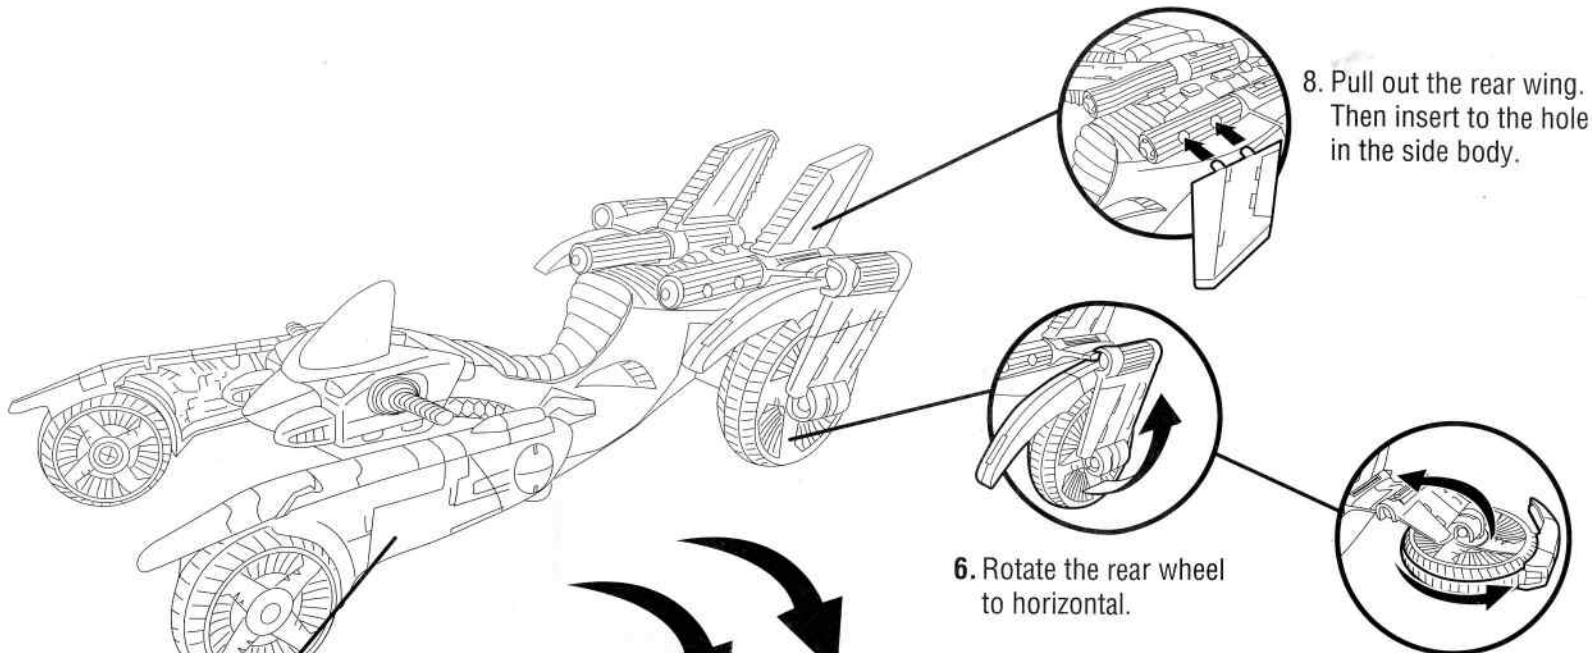

# SHELL SPEEDER RAPH INSTRUCTIONS

1. Place the figure into position.

2. Press the button on top to fire both missiles at the same time!

**For Fly Mode:**

3. Rotate the front fork horizontally.

4. Rotate the front fork 90 degrees. Then rotate the shield 90 degrees.

5. The front fork can rotate 360 degrees horizontally in fly mode.

6. Rotate the rear wheel to horizontal.

7. Rotate the rear wheel shield 90 degrees. The rear wheel can rotate 180 degrees vertically in fly mode