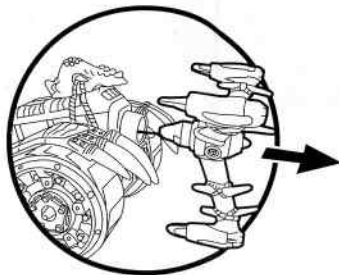

3. Once you've hooked your dino, retract the capture claw by pressing the skull button on the back of the bike!