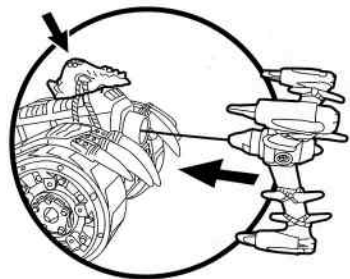

5. When driving, make sure the capture claw is assembled in a "Y" formation to prevent a bumpy ride!

Age 4 and up

Playmates

ASST NO. 53170
STOCK NO. 53227

Do not use projectiles other than those provided by the toy.

WARNING: CHOKING HAZARD
Small parts. Not for Children under 3 years.