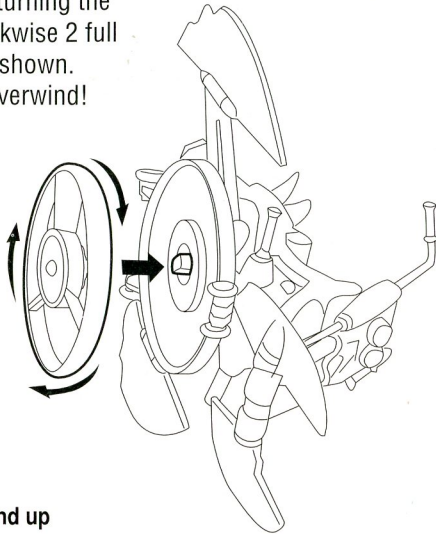

TEENAGE MUTANT NINJA TURTLES®

RAZOR JET INSTRUCTIONS:

To load launching disk, turn vehicle over and insert disk as shown. Then wind by turning the disk clockwise 2 full turns as shown. Do not overwind!

1.

To activate Turbo jets, first push them into engine ports until they click into place as shown.

2.

Then press down on small stabilizer fin to make them emerge as shown.

Front fork is adjustable - you can move it up or down as shown.

Both side wings are adjustable - you can move the wing arms up or down as well as position the wings up or down.

To launch disk, press large stabilizer fin as shown. Disk will shoot downwards.

Age 4 and up