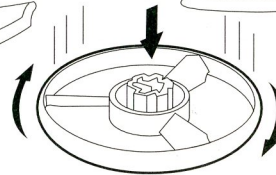

To activate Turbo jets, first push them into engine ports until they click into place as shown.

2.

Then press down on small stabilizer fin to make them emerge as shown.

Front fork is adjustable - you can move it up or down as shown.

Both side wings are adjustable - you can move the wing arms up or down as well as position the wings up or down.

To launch disk, press large stabilizer fin as shown. Disk will shoot downwards.

Age 4 and up