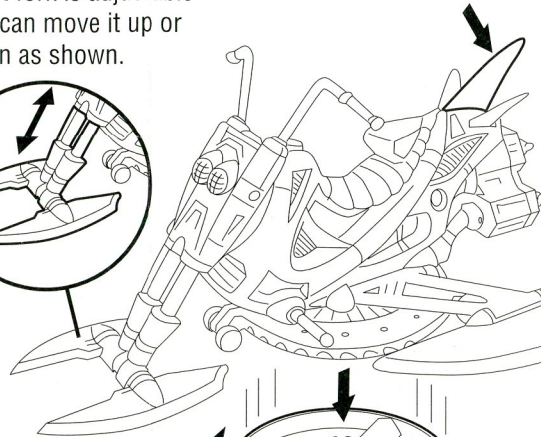

TEENAGE MUTANT NINJA TURTLES®

RAZOR JET INSTRUCTIONS:

To load launching disk, turn vehicle over and insert disk as shown. Then wind by turning the disk clockwise 2 full turns as shown. Do not overwind!

1.

To activate Turbo jets, first push them into engine ports until they click into place as shown.

2.

Then press down on small stabilizer fin to make them emerge as shown.

Front fork is adjustable - you can move it up or down as shown.

Both side wings are adjustable - you can move the wing arms up or down as well as position the wings up or down.

To launch disk, press large stabilizer fin as shown. Disk will shoot downwards.

Age 4 and up