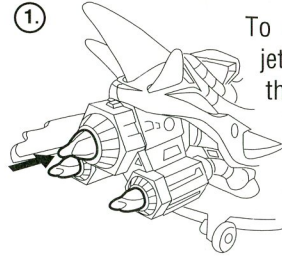

TEENAGE MUTANT NINJA TURTLES®

RAZOR JET INSTRUCTIONS:

To load launching disk, turn vehicle over and insert disk as shown. Then wind by turning the disk clockwise 2 full turns as shown. Do not overwind!

1.

To activate Turbo jets, first push them into engine ports until they click into place as shown.

2.

Then press down on small stabilizer fin to make them emerge as shown.

Front fork is adjustable - you can move it up or down as shown.

Both side wings are adjustable - you can move the wing arms up or down as well as position the wings up or down.

To launch disk, press large stabilizer fin as shown. Disk will shoot downwards.

Age 4 and up