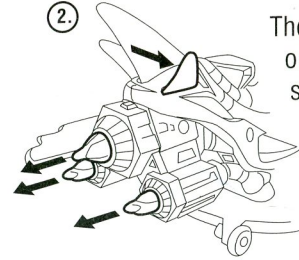

TEENAGE MUTANT NINJA TURTLES®

RAZOR JET INSTRUCTIONS:

To load launching disk, turn vehicle over and insert disk as shown. Then wind by turning the disk clockwise 2 full turns as shown. Do not overwind!

1.

To activate Turbo jets, first push them into engine ports until they click into place as shown.

2.

Then press down on small stabilizer fin to make them emerge as shown.

Front fork is adjustable - you can move it up or down as shown.

Both side wings are adjustable - you can move the wing arms up or down as well as position the wings up or down.

To launch disk, press large stabilizer fin as shown. Disk will shoot downwards.

Age 4 and up