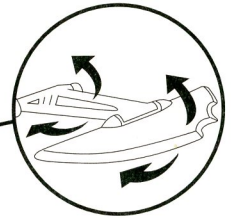

TEENAGE MUTANT NINJA TURTLES®

RAZOR JET INSTRUCTIONS:

To load launching disk, turn vehicle over and insert disk as shown. Then wind by turning the disk clockwise 2 full turns as shown. Do not overwind!

1.

To activate Turbo jets, first push them into engine ports until they click into place as shown.

2.

Then press down on small stabilizer fin to make them emerge as shown.

Front fork is adjustable - you can move it up or down as shown.

Both side wings are adjustable - you can move the wing arms up or down as well as position the wings up or down.

To launch disk, press large stabilizer fin as shown. Disk will shoot downwards.

Age 4 and up